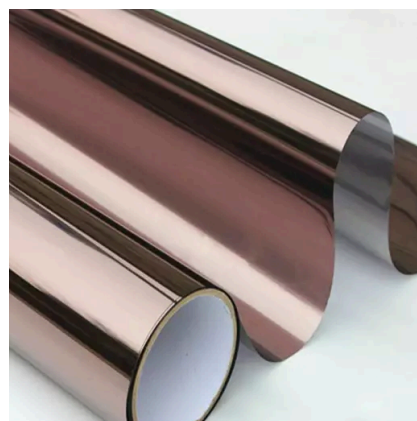

**"Pellicola effetto specchiato
colore argento/bronzo"**

76x100cm **Ref.** 851060

76x300cm **Ref.** 851061

76x500cm **Ref.** 851062

*("Silver/bronze reflective window film,
mirror effect")*