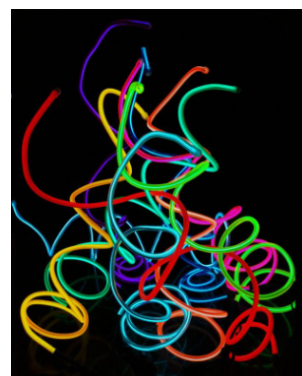

Glow in the dark Spray Paint

Ref. 849771 (Blu/Blue)

Ref. 849772 (Viola/Purple)

Ref. 849770 (Giallo-Verde/Yellow-Green)

Accessori

Accessories

Stripe LED luminosa El Wire flessibile per decorazione vestiti e accessori party

LED light El Wire Flexible Stripes for clothes decoration and party accessories

- Ref. 777929 (Blue Sky)
- Ref. 777933 (Giallo/Yellow)
- Ref. 777926 (Rosa/Pink)
- Ref. 777932 (Bianco/White)
- Ref. 777925 (Rosso/Red)
- Ref. 777934 (Viola/Purple)
- Ref. 777931 (Arancio/Orange)
- Ref. 777927 (Blu/Blue)
- Ref. 777928 (Verde/Green)
- Ref. 777930 (Fluo Green)