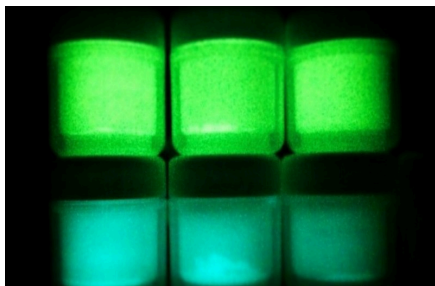

Glow in the dark Pigment (Coloured Base)

Ref. 849620 (Rosso/Red)

Ref. 849621 (Giallo/Yellow)

Ref. 849623 (Arancione/Orange)

Ref. 849624 (Azzurro/Light Blue)

Ref. 849622 (Verde/Green)

50 grammi Pigmento Fosforescente in granuli di vetro super luminoso

*50 Grams Glow in the dark Pigment in
Glass Granules*

Ref. 850417 (Giallo-Verde/Yellow-Green)

Ref. 850416 (Blue Sky)

Polvere fluorescente luminescente che si illumina al buio per nail art

Glow in the dark Powder for Nail Art