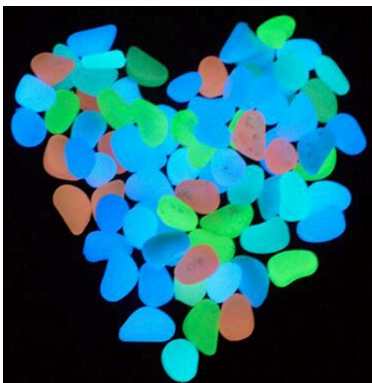

Sassi Multicolor in resina fluorescente fosforescenti che si illuminano al buio

Glow in the dark Multi-coloured Resin Stones

Ref. 850035